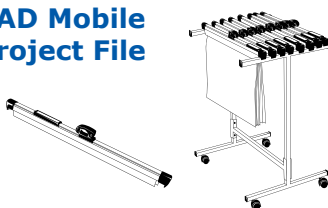

CAD Mobile Project File

Size	Code	Model	Colour	Height	Width	Depth	Sheets	Binders	Weight
A3/ A2	D010	Trolley with 8 Clamps	Black	662	485	410	960	16	80kg
A3/ A2	D011	Set of 4 Clamps	Black	500	445	18"	60	15mm	1.2kg